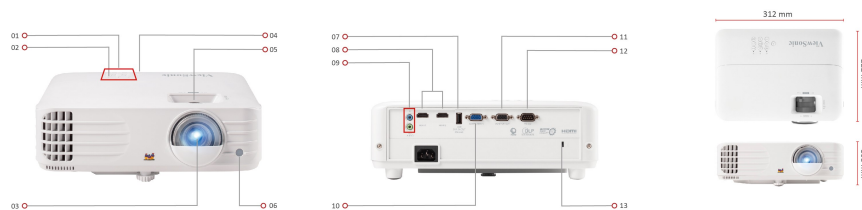

## Product Description

The ViewSonic PX703HD is a practical Home Cinema Projector, featuring 3500 ANSI lumens, 1080p Full HD resolution, and ViewSonic's exclusive SuperColor™ technology, which together produce the finest of details and stunning colour in any medium sized space. The projector comes with an energy-saving SuperEco+ mode that reduces power consumption and extends lamp life to up to 20,000 hours, reducing the frequency of lamp replacement and lowering maintenance costs. Digital lens shift and H/V keystone help users easily set up the projector at any angle. Dual HDMI input and USB power supply further increase the flexibility of the user's entertainment experience.

**SPECIFICATION**

Native Resolution:	1920x1080
DMD Type:	DC3
Brightness:	3500 ANSI Lumens
Contrast Ratio with SuperEco Mode:	12000:1
Display Colour:	1.07 Billion Colours
Light Source Type:	Lamp
Light Source Life (Normal):	5000
Light Source Life (SuperEco):	20000
Lamp Watt:	203W
Lens:	F=1.9-2.47, f=12-15.6mm
Projection Offset:	110%+/-6%
Throw Ratio:	1.13-1.47
Optical Zoom:	1.3x
Digital Zoom:	0.8x-2.0x
Image Size:	30"-300"
Throw Distance:	0.75m-9.76m (100"@2.5m)
Keystone:	+/- 40° (V)
Lens Shift V. Range:	Yes (+/- 5%)
Audible Noise (Normal):	31dB
Audible Noise (Eco):	27dB
Input Lag:	16ms
Resolution Support:	VGA(640 x 480) to WUXGA_RB(1920 x 1200) *RB-Reduced Blanking
HDTV Compatibility:	480i, 480p, 576i, 576p, 720p, 1080i, 1080p
Video Compatibility:	NTSC, PAL, SECAM
Horizontal Frequency:	15K-102KHz
Vertical Scan Rate:	23-120Hz

**OTHERS**

Power Supply Voltage:	100-240V+/- 10%, 50/60Hz (AC in)
Power Consumption:	Normal: 300W Standby: <0.5W
Operating Temperature:	0~40°C
Net Weight:	2.62kg
Dimensions (WxDxH) with Adjustment Foot:	312x222x108mm
OSD Language:	English, French, Spanish, Thai, Korean, German, Italian, Russian, Swedish, Dutch, Polish, Czech, T-Chinese, S-Chinese, Japanese, Turkish, Portuguese, Finnish, Indonesian, India, Arabic, Vietnamese, Greek, Total 23 languages