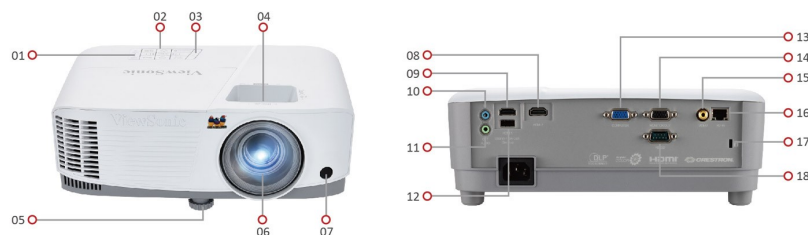

## Key Features

- Larger screen size with lower cost-per-inch
- Throw ratio match & 1.3x zoom for hassle-free equipment upgrade
- Energy-efficient 20,000 hours lamp life
- Comprehensive LAN control for efficient management
- H/V Keystone adjustment enabling side projection

## Product Description

The ViewSonic PG707W is a 4,000 ANSI Lumens WXGA value business/education projector. With a throw ratio that matches mainstream installation conditions and 1.3x optical zoom, it serves as a hassle-free upgrade choice for users to easily get bright and large images with low cost-per-inch in small-to-medium meeting/training rooms. Adding on to that are the energy-efficient 20,000 hours long lamp life and comprehensive LAN control compatibility, making it even more favorable to cost-effective and efficient management.

Visit Us  [www.viewsonic.com](http://www.viewsonic.com)

**SPECIFICATION**

Native Resolution:	1280x800
DMD Type:	DC3
Brightness:	4000 (ANSI Lumens)
Contrast Ratio with SuperEco Mode:	22000:1
Display Color:	1.07 Billion Colors
Light Source Type:	Lamp
Light Source Life (hours) with Normal Mode:	6000
Light Source Life (hours) with SuperEco Mode:	20000
Lamp Watt:	203W
Lens:	F=2.59-2.87, f=16.88-21.88mm
Projection Offset:	120%+/-5%
Throw Ratio:	1.21-1.57
Optical Zoom:	1.3x
Digital Zoom:	0.8x-2.0x
Image Size:	30"-300"
Throw Distance:	0.78m-10.14m, (100"@2.61m)
Keystone:	H:+/-40° , V:+/-40°
Audible Noise (Normal):	32dB
Audible Noise (Eco):	28dB
Input Lag:	16ms
Resolution Support:	VGA(640 x 480) to FullHD(1920 x 1080)
HDTV Compatibility:	480i, 480p, 576i, 576p, 720p, 1080i, 1080p
Video Compatibility:	NTSC, PAL, SECAM
Horizontal Frequency:	15K-102KHz
Vertical Scan Rate:	23-120Hz

**INPUT**

Computer in (share with component):	1
Composite:	1
HDMI:	2 (HDMI 1.4/ HDCP 1.4)
Audio-in (3.5mm):	1

**OUTPUT**

Monitor out:	1
Audio out (3.5mm):	1
Speaker:	10W
USB Type A (Power):	1 (5V/1.5A)

**CONTROL**