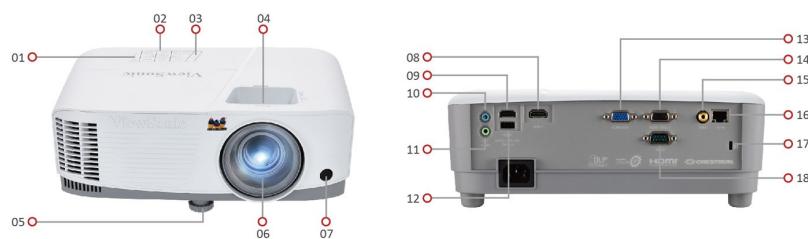

## Product Description

ViewSonic PG707X is a practical 4,000 ANSI Lumens XGA business/education projector. With a throw ratio match for mainstream installation conditions and 1.3x optical zoom, it serves as a hassle-free upgrade choice for users to easily get bright and large images with low cost-per-inch in small-to-medium meeting/training rooms. Adding on to that are the energy-efficient 20,000 hours long lamp life and comprehensive LAN control compatibility, making it even more favorable to cost-effective and efficient management.

Visit Us  [www.viewsonic.com](http://www.viewsonic.com)

**SPECIFICATION**

Native Resolution:	1024x768
DMD Type:	DC3
Brightness:	4000 (ANSI Lumens)
Contrast Ratio with SuperEco Mode:	22000:1
Display Color:	1.07 Billion Colors
Light Source Type:	Lamp
Light Source Life (hours) with Normal Mode:	6000
Light Source Life (hours) with SuperEco Mode:	20000
Lamp Watt:	203W
Lens:	F=2.59-2.87, f=16.88-21.88mm
Projection Offset:	115%+/-5%
Throw Ratio:	1.51-1.97
Optical Zoom:	1.3x
Digital Zoom:	0.8x-2.0x
Image Size:	30"-300"
Throw Distance:	0.9m-12m, (100"@3.1m)
Keystone:	H:+/-40° , V:+/-40°
Audible Noise (Normal):	32dB
Audible Noise (Eco):	28dB
Input Lag:	16ms
Resolution Support:	VGA(640 x 480) to FullHD(1920 x 1080)
HDTV Compatibility:	480i, 480p, 576i, 576p, 720p, 1080i, 1080p
Video Compatibility:	NTSC, PAL, SECAM
Horizontal Frequency:	15K-102KHz
Vertical Scan Rate:	23-120Hz

**INPUT**

Computer in (share with component):	1
Composite:	1
HDMI:	2 (HDMI 1.4/ HDCP 1.4)
Audio-in (3.5mm):	1

**OUTPUT**

Monitor out:	1
Audio out (3.5mm):	1
Speaker:	10W
USB Type A (Power):	1 (5V/1.5A)

**CONTROL**