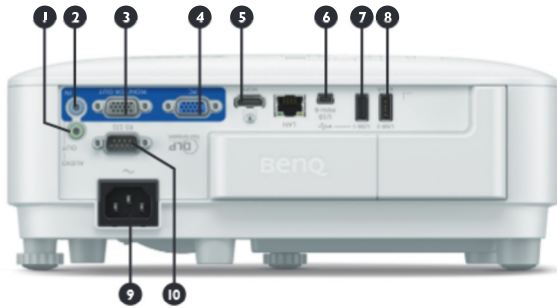

* Storage: Temperature: -20~60°C; Humidity: 10~90%RH (without condensation)

Input and Output Terminals

- | | |
|--|----------------------------------|
| ① Audio output (mini jack) | ⑥ USB Type mini B |
| ② Audio input (mini jack) | ⑦ USB TypeA-1 |
| ③ Monitor output (D-sub 15pin, Female) | ⑧ USB TypeA-2 (5V,1.5A) |
| ④ PC (D-sub 15pin) | ⑨ AC Power cable inlet |
| ⑤ HDMI | ⑩ RS232 input (D-sub 9pin, male) |