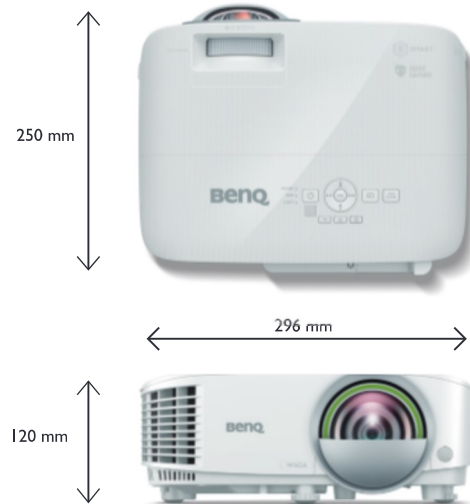

Dimensions