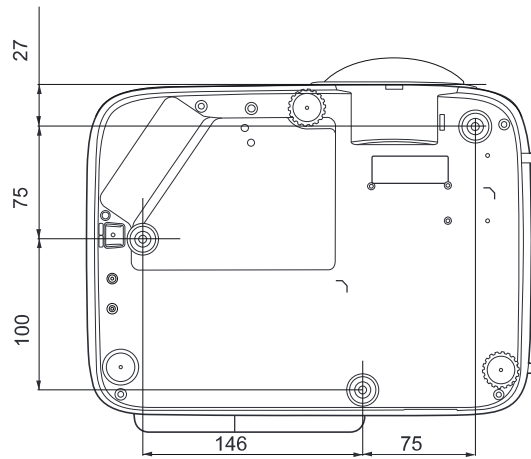

Dimensions

Distance Chart

Screen Size				Distance from screen	Offset
Diagonal	Height	Width			
70	1778	942	1508	739	47
80	2032	1077	1723	844	54
90	2286	1212	1939	950	61
100	2540	1346	2154	1055	67
110	2794	1481	2369	1161	74
120	3048	1615	2585	1267	81

The Screen aspect ratio is 16 : 10 and the projected picture is in a 16 : 10 aspect ratio.

Ceiling Mount Chart

BenQ Europe B.V.

Meerenakkenweg 1-17
5652 AR Eindhoven
The Netherlands
Tel: +31 88 8889200
Fax: +31 88 8889299