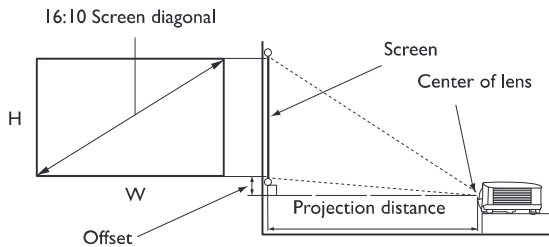

* The Contrast is measure by Full On Full Off standard.

* LightSource life results will vary depending on environmental conditions and usage. Actual product's features and specifications are subject to change without notice.

Dimensions

Distance Chart

Screen Size				Distance from screen	Offset
Diagonal	Height	Width			
70	1778	942	1508	739	47
80	2032	1077	1723	844	54
90	2286	1212	1939	950	61
100	2540	1346	2154	1055	67
110	2794	1481	2369	1161	74
120	3048	1615	2585	1267	81