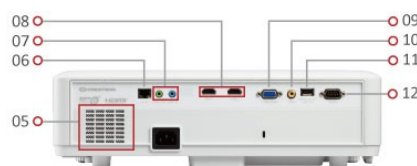

8. HDMI x 2
9. Computer In
10. VIDEO
11. USB 5V/1.5A OUT (Service)
12. RS-232

Visit Us www.viewsonic.com