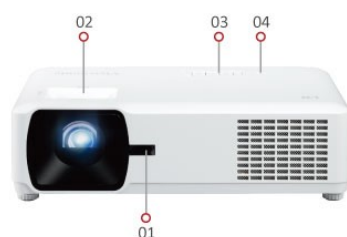

Product Description

The LS600W is ViewSonic's first 3,000 ANSI Lumens, high brightness WXGA Lamp Free Projector for business and education. Adopting 2nd generation LED technology, it frees users from frequent lamp replacement and toxic mercury, offers an amazing 30,000 hours long lifespan, true-to-life colors with 125% Rec.709, as well as instant power on/off for efficient usage. Its comprehensive LAN control eases multiple device management and is compatible with Crestron, AMX, Extron, PJ Link, ATEN, and ViewSonic's vController. Enjoy all the amazing features this projector has to offer with hassle-free setup, 360° tilt angle projection, 1.2x zoom lens, H/V Keystone, and 4 Corner adjustment.

Native Resolution:	1280x800
DMD Type:	DC3
Brightness:	3000 (ANSI Lumens)
Contrast Ratio:	3000000:1
Display Color:	1.07 Billion Colors
Light Source Type:	LED
Light Source Life (hours) with Normal Mode:	up to 30000
Lamp Watt:	RGBB LED
Lens:	F=1.6-1.75, f=19.16-23.02mm
Projection Offset:	79%+/-9%
Throw Ratio:	1.37-1.64
Optical Zoom:	1.2X
Digital Zoom:	0.8-2.0x
Image Size:	30"-300"
Throw Distance:	0.86-10.60m, (100"@2.95m)
Keystone:	H:+/-40° , V:+/-40°
Audible Noise (Normal):	31dB
Audible Noise (Eco):	25dB
Input Lag:	16ms
Resolution Support:	VGA(640 x 480) to FullHD(1920 x 1080)
HDTV Compatibility:	480i, 480p, 576i, 576p, 720p, 1080i, 1080p
Video Compatibility:	NTSC, PAL, SECAM
Horizontal Frequency:	15K-102KHz
Vertical Scan Rate:	23-120Hz

OTHERS

Power Supply Voltage:	100-240V+/- 10%, 50/60Hz, (AC in)
Power Consumption:	Normal: 270W, Standby: <0.5W
Operating Temperature:	0~40°C
Net Weight:	5kg
Dimensions (WxDxH) with Adjustment Foot:	386x276x116mm
OSD Language:	English, French, Spanish, Thai, Korean, German, Italian, Russian, Swedish, Dutch, Polish, Czech, T-Chinese, S-Chinese, Japanese, Turkish, Portuguese, Finnish, Indonesian, India, Arabic, Vietnamese, Greek, total 23 languages
Packing Dimensions:	490x376x268mm